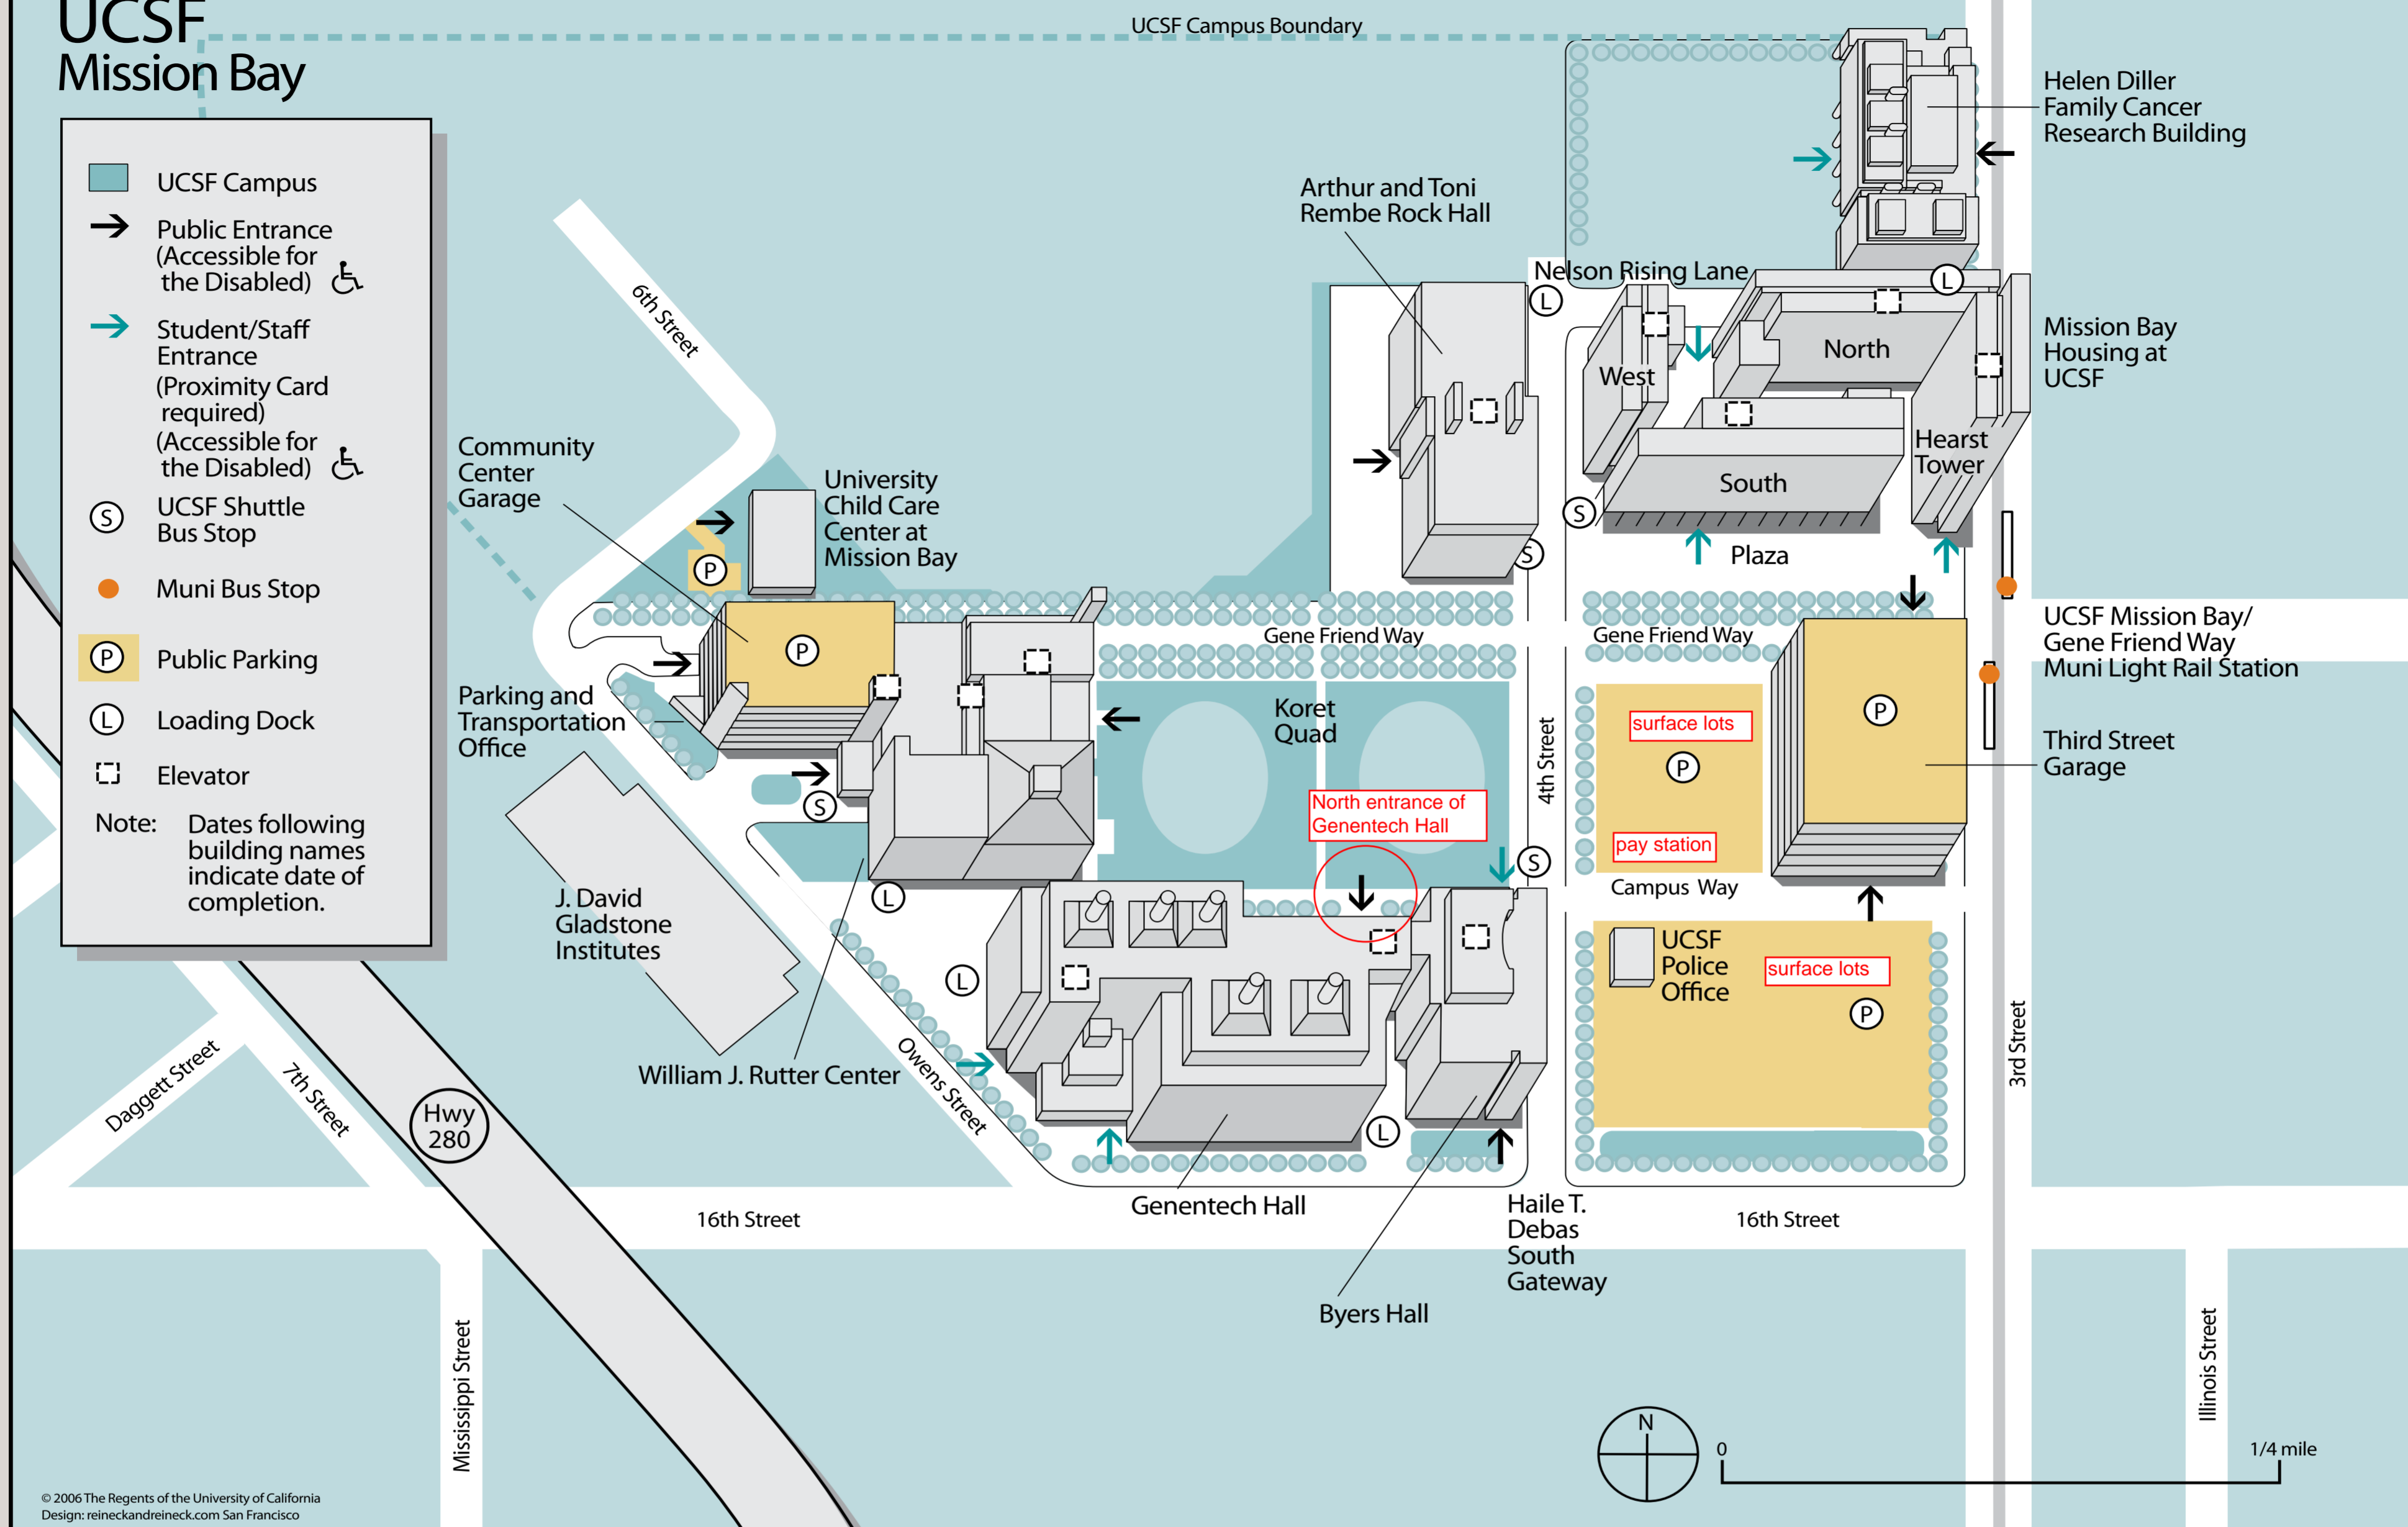

UCSF Mission Bay

UCSF Campus

→ Public Entrance (Accessible for the Disabled)

→ Student/Staff Entrance (Proximity Card required) (Accessible for the Disabled)

(S) UCSF Shuttle Bus Stop

(O) Muni Bus Stop

(P) Public Parking

(L) Loading Dock

[E] Elevator

Note: Dates following building names indicate date of completion.

Arthur and Toni Rembe Rock Hall (RH)
1550 4th Street

Byers Hall (BH)
1700 4th Street

Genentech Hall (GH)
600 16th Street
• Genentech Hall Cafe
• University Express
• ATM (Golden 1)

Helen Diller Family Cancer Research Building (DB)
1450 3rd Street

J. David Gladstone Institutes (Affiliated)
1650 Owens Street

William J. Rutter Center (RC)
1675 Owens Street
• Bakar Fitness & Recreation Center
• Conference Center
• The Pub

Mission Bay Housing at UCSF (H)
Hearst Tower: 1560 3rd Street
West: 1505 4th Street
North: 525 Nelson Rising Lane
South: 550 Gene Friend Way
• ATM (Bank of America/Wells Fargo)
• Pesant Pies
• Subway
• Terzetto Express